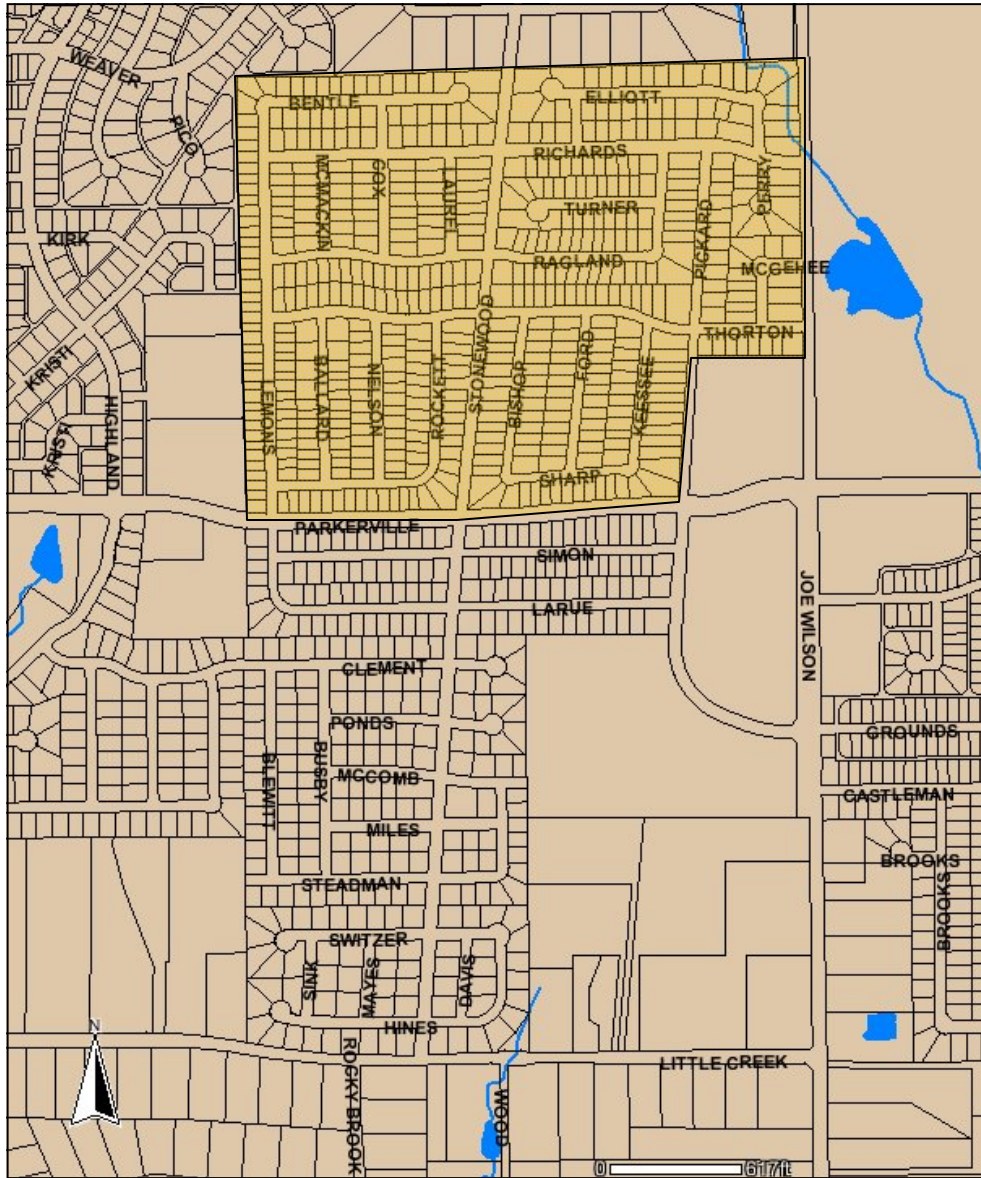

Stonewood Heights North Boundary Map

544 Total tracts